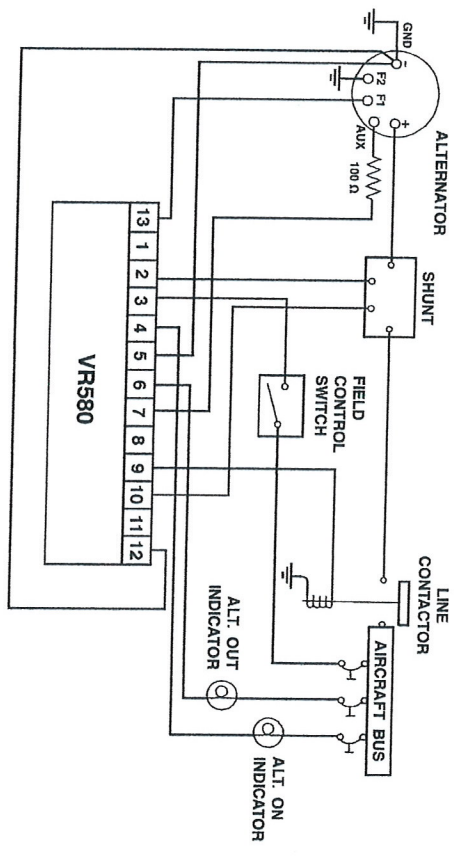

Lamar Technologies LLC
 14900 40th Avenue NE
 Marysville, WA 98271
 360-651-6666

NOTE:
 Weight is .6 pound

RECOMMENDED INTERFACE WIRING:
 VR580 VOLTAGE REGULATOR (28V)

www.lamartech.com/electrodelta/

VR580 (28V)

ORIGINAL

Electrodelta
 by **Lamar Technologies LLC**

VR580.A Data Sheet