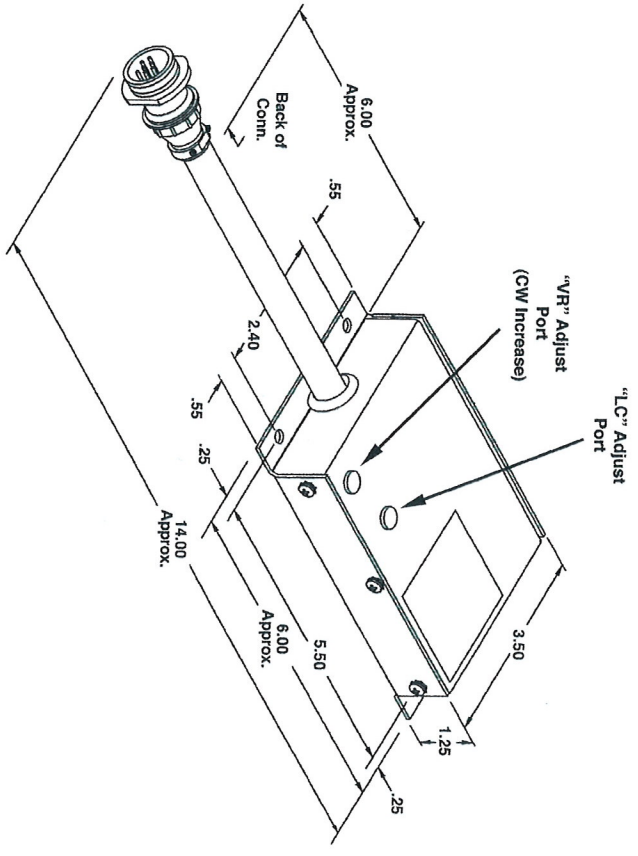

Lamar Technologies LLC
 14900 40th Avenue NE
 Marysville, WA 98271
 360-651-6666

NOTE:
 Weight is .6 pound

RECOMMENDED INTERFACE WIRING:
 VR580 VOLTAGE REGULATOR (28V)

www.lamartech.com/electrodelta/

VR580 (28V)

ORIGINAL

Electrodelta
 by **Lamar Technologies LLC**

VR580.A Data Sheet